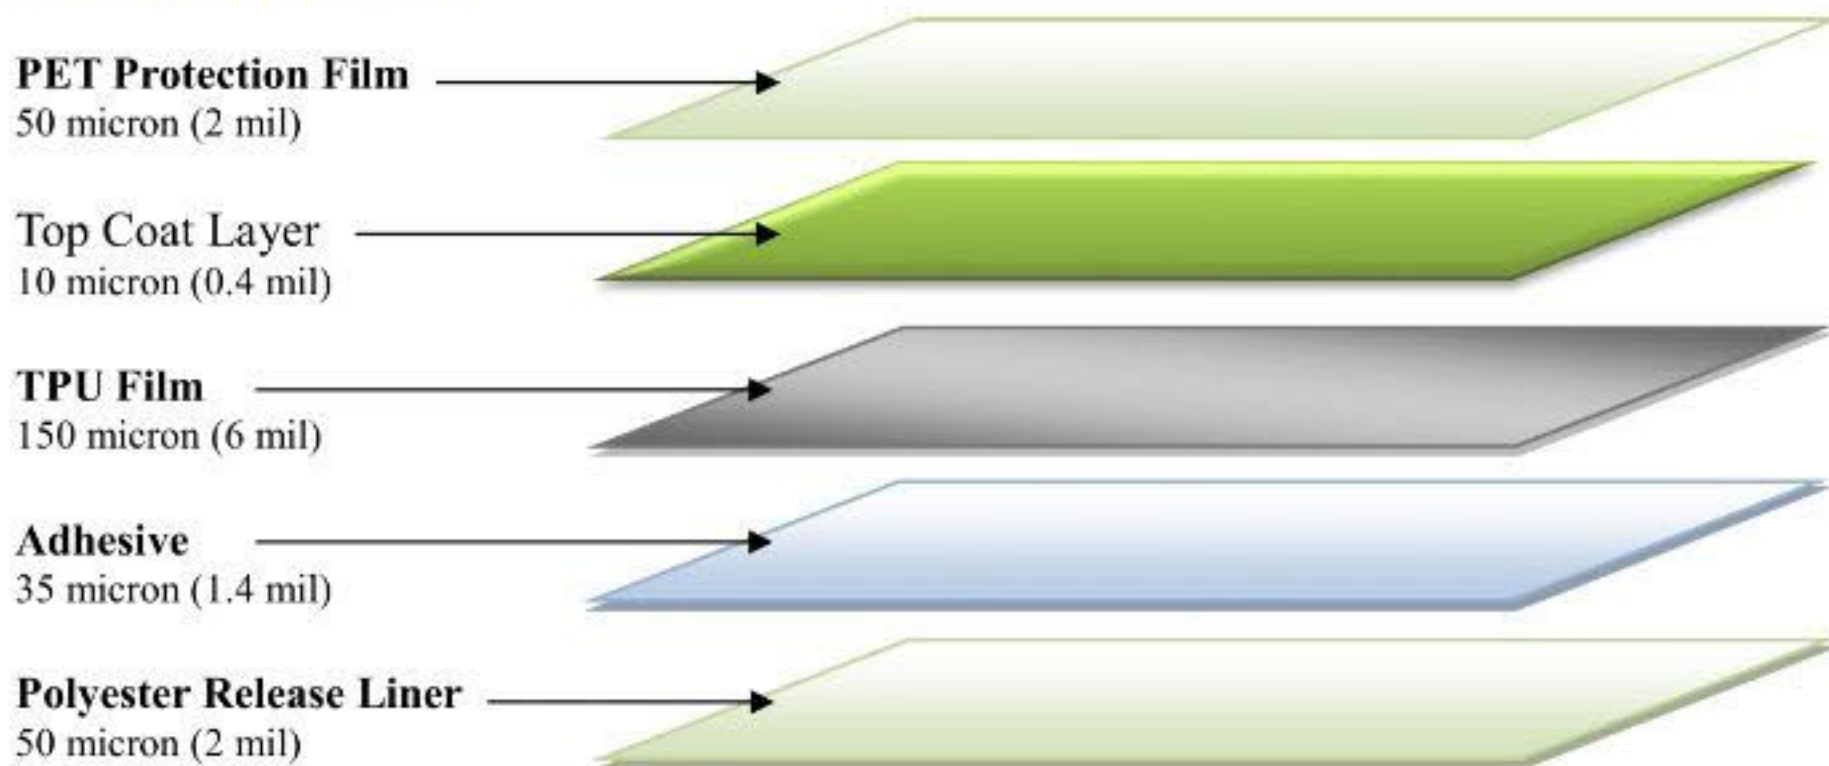

CORONA WINDOW FILM™

Technical Data Sheet - February 2017

Product No: Optimus XI | M-Deco-PPF-OP11-60

Optimus XI is the paint protection film with self healing top coating. It is widely used for the car paint protection, military products, electronic products, sports equipment, medical aviation instruments and screen protection.

Product Construction

General Information

- (1) Outdoor durability: 5 year manufacture's warranty
- (2) Shelf life: 1 year to have the best performance from date of the manufacture
- (3) No orange peel & No glue mark when you use Corona (PPF Installation GEL)
- (4) High gloss surface
- (5) Good anti-chemical corrosion
- (6) High- Temperature resistance
- (7) Ant-oil & Anti-chemical resistance & Hydrophobic function

Corona Paint Protection Film Installation GEL

We produce PPF installation GEL to prevent the fingerprint, rainbow, glue-mark during the installation. You can prevent all when you use our PPF installation GEL.

How to use Gel

- (1) Spary GEL directly to PSA coated side as well as the top-coated surface.of PPF.
- (2) Put the film on the right position. Then, remove gel from installation area.
(We recommend to use Corona yellow PPF squeegee)
- (3) Clean with wet towel after the installation. Do not leave the gel and dry out